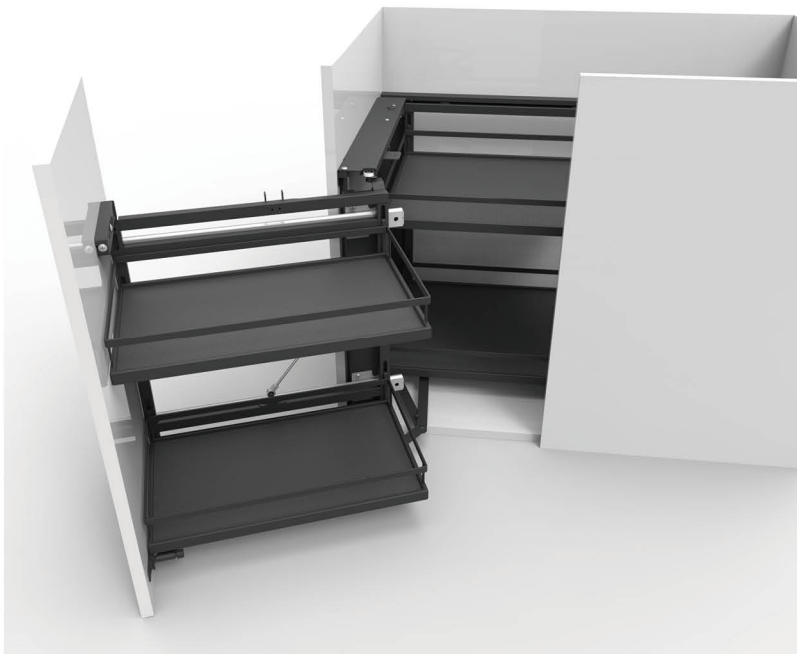

| Contempo kitchen storage

Contempo swing out basket

Product description:

- Baskets with grey band wire;
- The baskets are pulled out while opening the door;
- Baskets on the frame or door, positions are adjustable, respectively;
- Mounting material and fitting instruction included.
Carcase not included;
- Order quantity: 1 set;

Contempo soft-closing magic corner

Product description:

- Unhanded swing out unit, easy to be mounted;
- Baskets available with grey wire, solid grey base chrome band wire;
- Frame with epoxy coated rectangular steel;
- Mounting material and fitting instruction included.
Carcase not included;
- Order quantity: 1 set;

Description	Cabinet	Height	
		Width x Depth x Height	Item No.
For both left & right handed door	800mm	(764-864) x 500 x 530mm	414.480.000
	900mm	(864-964) x 500 x 530mm	414.490.000

BASE UNIT

MD4203

Contempo Complete-out corner kit

Product description:

- Full accessibility of the unit, space utilized efficiently;
 - Unhanded unit, easy to be mounted;
 - Baskets available with solid grey base and grey band wire;
 - Soft close runners;
 - Mounting material and fitting instruction included.
- Carcase not included;
- Order quantity: 1 set;