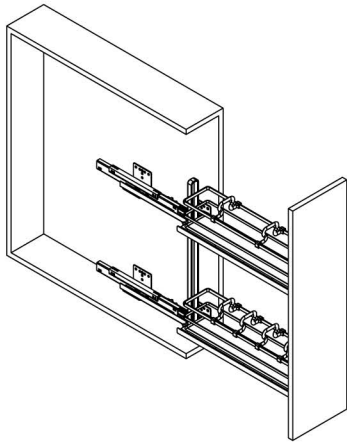

Cabinet	Height	Item No.
	Width x Depth x Heigh	
450mm	410 x 500 x 585mm	474.445.200
600mm	560 x 500 x 585mm	474.460.200

D

Contempo Kitchen Storage

Contempo pull-out basket

Product description:

- Universal basket;
 - Soft-closing concealed slides;
 - Storage baskets with solid grey base grey band wire, for front fixing door;
 - Mounting material and fitting instruction included.
- Carcase not included;
- Order quantity: 1 set;

Cabinet	Height	
	Width x Depth x Height	Item No.
600mm	529 x 451 x 128mm	464.460.300
700mm	629 x 451 x 128mm	464.470.300
750mm	679 x 451 x 128mm	464.475.300
800mm	729 x 451 x 128mm	464.480.300
900mm	829 x 451 x 128mm	464.490.300

Contempo side pull kit

Product description:

- Soft close concealed slides, side mounted;
- Storage baskets with solid grey base grey band wire, for front fixing door;
- Mounting material and fitting instruction included.
Carcase not included;
- Order quantity: 1 set;

Description	Cabinet	Height	
		Width x Depth x Height	Item No.
Left runner	150mm	94.6 x 473 x 502mm	484.415.100
	200mm	141.6 x 473 x 502mm	484.420.100
High frame	150mm	94.6 x 473 x 502mm	484.415.200
	200mm	141.6 x 473 x 502mm	484.420.200