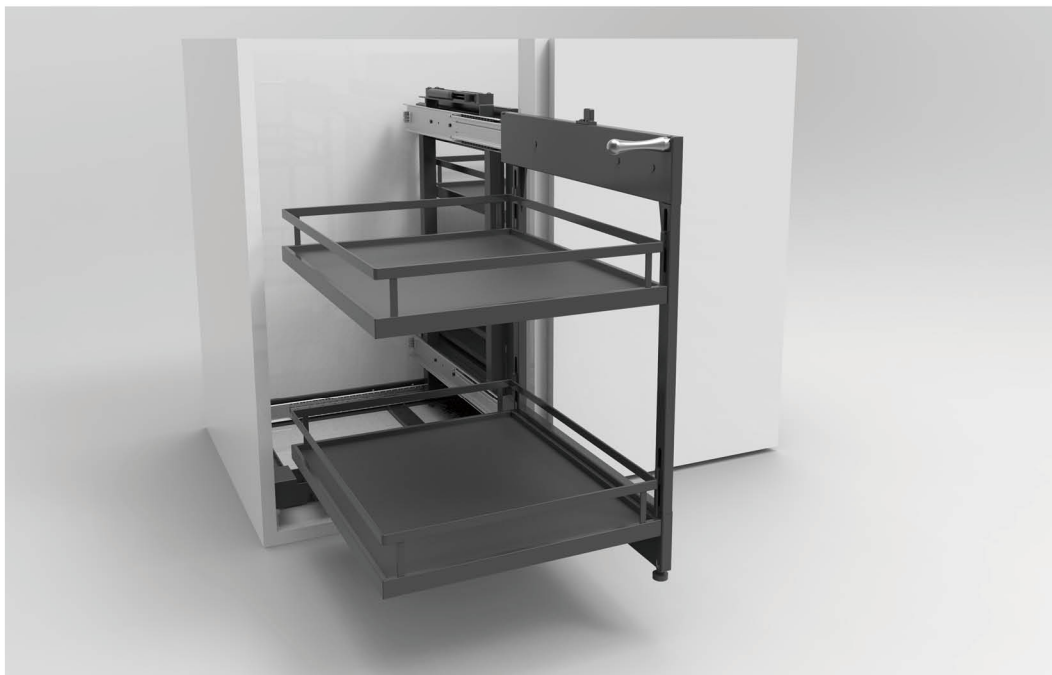

BASE UNIT

MD4203

Contempo Complete-out corner kit

Product description:

1. Full accessibility of the unit, space utilized efficiently;
   - Unhanded unit, easy to be mounted;
   - Baskets available with solid grey base and grey band wire;
   - Soft close runners;
   - Mounting material and fitting instruction included.
2. Carcase not included;
3. Order quantity: 1 set;

Description	Cabinet	Height	
		Width x Depth x Height	Item No.
For both left & righthanded door	900mm	707 x 503 x 613mm	424.490.000