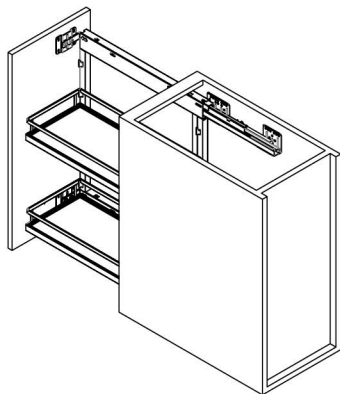

Cabinet	Height	
	Width x Depth x Height	Item No.
600mm	529 x 451 x 128mm	464.460.300
700mm	629 x 451 x 128mm	464.470.300
750mm	679 x 451 x 128mm	464.475.300
800mm	729 x 451 x 128mm	464.480.300
900mm	829 x 451 x 128mm	464.490.300

Description	Cabinet	Height	
		Width x Depth x Height	Item No.
Left runner	150mm	94.6 x 473 x 502mm	484.415.100
	200mm	141.6 x 473 x 502mm	484.420.100
High frame	150mm	94.6 x 473 x 502mm	484.415.200
	200mm	141.6 x 473 x 502mm	484.420.200

Description	Cabinet	Height	
		Width x Depth x Heigh	Item No.
Left runner	200mm	130 x 502 x 590-595mm	484.420.101
	300mm	230 x 502 x 590-595mm	484.430.101
High frame	200mm	130 x 502 x 590-595mm	484.420.201
	300mm	230 x 502 x 590-595mm	484.430.201