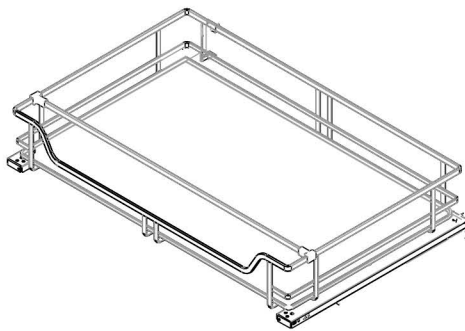

| Contempo kitchen storage

Contempo swing out basket

Product description:

- Baskets with grey band wire;
- The baskets are pulled out while opening the door;
- Baskets on the frame or door, positions are adjustable, respectively;
- Mounting material and fitting instruction included.
Carcase not included;
- Order quantity: 1 set;

Cabinet	Height	Item No.
	Width x Depth x Heigh	
450mm	410 x 500 x 585mm	474.445.200
600mm	560 x 500 x 585mm	474.460.200

D

Contempo Kitchen Storage

Contempo pull-out basket

Product description:

- Universal basket;
 - Soft-closing concealed slides;
 - Storage baskets with solid grey base grey band wire, for front fixing door;
 - Mounting material and fitting instruction included.
- Carcase not included;
- Order quantity: 1 set;

Cabinet	Height	
	Width x Depth x Height	Item No.
600mm	529 x 451 x 128mm	464.460.300
700mm	629 x 451 x 128mm	464.470.300
750mm	679 x 451 x 128mm	464.475.300
800mm	729 x 451 x 128mm	464.480.300
900mm	829 x 451 x 128mm	464.490.300

Contempo side pull kit

Product description:

- Soft close concealed slides, side mounted;
- Storage baskets with solid grey base grey band wire, for front fixing door;
- Mounting material and fitting instruction included.
Carcase not included;
- Order quantity: 1 set;