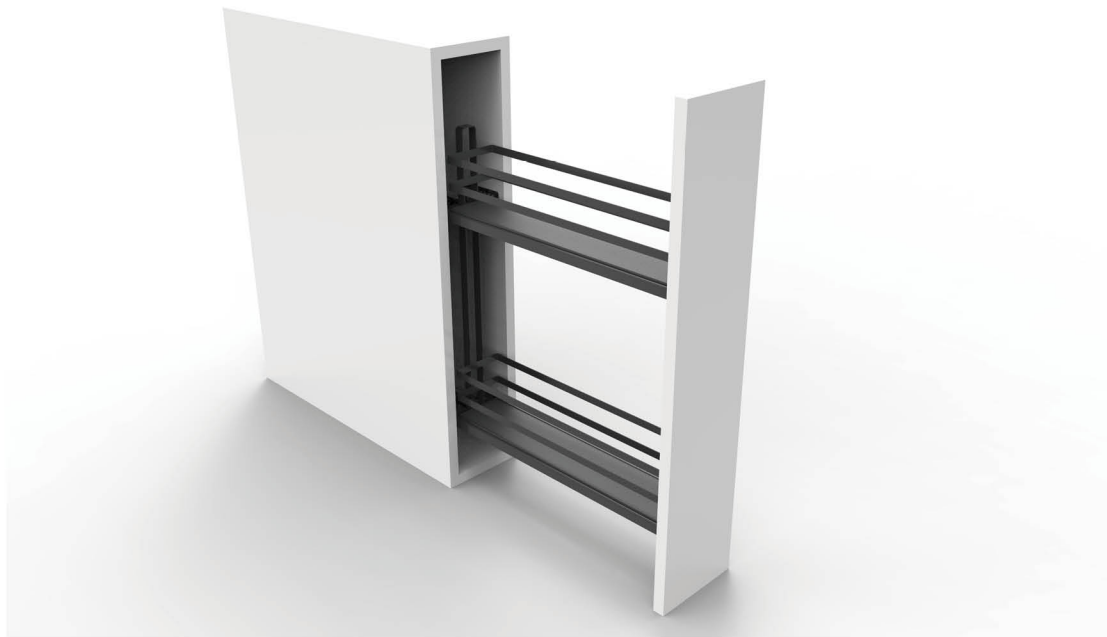

| Contempo kitchen storage

Contempo swing out basket

Product description:

- Baskets with grey band wire;
- The baskets are pulled out while opening the door;
- Baskets on the frame or door, positions are adjustable, respectively;
- Mounting material and fitting instruction included.
Carcase not included;
- Order quantity: 1 set;

Contempo side pull kit

Product description:

- Soft close concealed slides, side mounted;
- Storage baskets with solid grey base grey band wire, for front fixing door;
- Mounting material and fitting instruction included.
Carcase not included;
- Order quantity: 1 set;

Contempo Two-tier storage kit

Product description:

- Soft close concealed slides;
 - Storage baskets with solid grey base and grey band wire, for front fixing door;
 - Mounting material and fitting instruction included.
- Carcase not included;
- Order quantity: 1 set;

Contempo soft-closing magic corner

Product description:

- Unhanded swing out unit, easy to be mounted;
- Baskets available with grey wire, solid grey base chrome band wire;
- Frame with epoxy coated rectangular steel;
- Mounting material and fitting instruction included.
Carcase not included;
- Order quantity: 1 set;