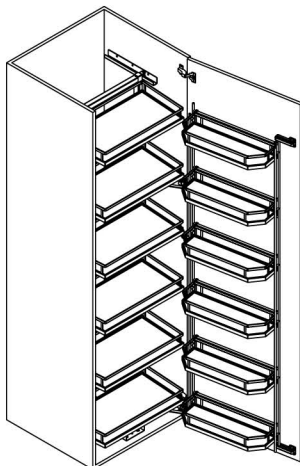

Description	Cabinet	Height	
		Width x Depth x Height	Item No.
For both left & righthanded door	900mm	707 x 503 x 613mm	424.490.000

Contempo soft-closing tall unit

Product description:

- Unhanded swing out unit, easy to be mounted;
- Baskets available with grey wire, solid grey base chrome band wire;
- Frame with epoxy coated rectangular steel;
- Mounting material and fitting instruction included.
Carcase not included;
- Order quantity: 1 set;

D

Description	Cabinet	Height	
		Width x Depth x Height	Item No.
4 Layers basket	150mm	100 x 490 x (1270-1570)mm	434.415.400
	200mm	145 x 490 x (1270-1570)mm	434.420.400
	300mm	245 x 490 x (1270-1570)mm	434.430.400
	400mm	345 x 490 x (1270-1570)mm	434.440.400
5 Layers basket	150mm	100 x 490 x (1570-1870)mm	434.415.500
	150mm	100 x 490 x (1770-2070)mm	434.415.501
	200mm	145 x 490 x (1570-1870)mm	434.420.500
	200mm	145 x 490 x (1770-2070)mm	434.420.501
	300mm	245 x 490 x (1570-1870)mm	434.430.500
	300mm	245 x 490 x (1770-2070)mm	434.430.501
	400mm	345 x 490 x (1570-1870)mm	434.440.500
400mm	345 x 490 x (1770-2070)mm	434.440.501	
5 Layers basket	150mm	100 x 490 x (1970-2270)mm	434.415.600
	200mm	145 x 490 x (1970-2270)mm	434.420.600
	300mm	245 x 490 x (1970-2270)mm	434.430.600
	400mm	345 x 490 x (1970-2270)mm	434.440.600

www.meaton-group.com

Contempo tandem swing out tall unit

Product description:

- Full accessibility of the unit, space utilized efficiently;
 - Unhanded unit, easy to be mounted;
 - Baskets available with solid grey base and grey band wire;
 - Soft close runners;
 - Mounting material and fitting instruction included.
- Carcase not included;
- Order quantity: 1 set;

Description	Cabinet	Height	
		Width x Depth x Height	Item No.
4 Layers basket	450mm	410 x 490 x 1450mm	444.445.300
	600mm	560 x 490 x 1450mm	444.460.300
6 Layers basket	450mm	410 x 490 x 1700mm	444.445.600
	600mm	560 x 490 x 1700mm	444.460.600