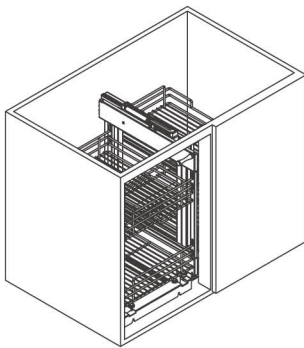

Contempo soft-closing magic corner

Product description:

- Unhanded swing out unit, easy to be mounted;
- Baskets available with grey wire, solid grey base chrome band wire;
- Frame with epoxy coated rectangular steel;
- Mounting material and fitting instruction included.
Carcase not included;
- Order quantity: 1 set;

Description	Cabinet	Height	
		Width x Depth x Height	Item No.
For both left & right handed door	800mm	(764-864) x 500 x 530mm	414.480.000
	900mm	(864-964) x 500 x 530mm	414.490.000

BASE UNIT

MD4203

Contempo Complete-out corner kit

Description	Cabinet	Height	
		Width x Depth x Height	Item No.
For both left & righthanded door	900mm	707 x 503 x 613mm	424.490.000

Contempo soft-closing tall unit

Product description:

- Unhanded swing out unit, easy to be mounted;
- Baskets available with grey wire, solid grey base chrome band wire;
- Frame with epoxy coated rectangular steel;
- Mounting material and fitting instruction included.
Carcase not included;
- Order quantity: 1 set;