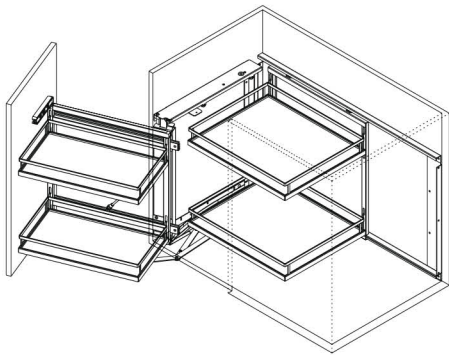

Cabinet	Height	
	Width x Depth x Height	Item No.
600mm	529 x 451 x 128mm	464.460.300
700mm	629 x 451 x 128mm	464.470.300
750mm	679 x 451 x 128mm	464.475.300
800mm	729 x 451 x 128mm	464.480.300
900mm	829 x 451 x 128mm	464.490.300

Description	Cabinet	Height	
		Width x Depth x Height	Item No.
Left runner	150mm	94.6 x 473 x 502mm	484.415.100
	200mm	141.6 x 473 x 502mm	484.420.100
High frame	150mm	94.6 x 473 x 502mm	484.415.200
	200mm	141.6 x 473 x 502mm	484.420.200

Description	Cabinet	Height	
		Width x Depth x Heigh	Item No.
Left runner	200mm	130 x 502 x 590-595mm	484.420.101
	300mm	230 x 502 x 590-595mm	484.430.101
High frame	200mm	130 x 502 x 590-595mm	484.420.201
	300mm	230 x 502 x 590-595mm	484.430.201

Description	Cabinet	Height	
		Width x Depth x Height	Item No.
For both left & right handed door	800mm	(764-864) x 500 x 530mm	414.480.000
	900mm	(864-964) x 500 x 530mm	414.490.000

BASE UNIT

MD4203

Contempo Complete-out corner kit