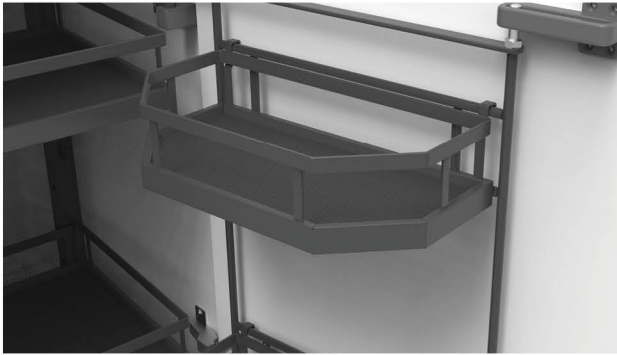

| Contempo kitchen storage

Contempo swing out basket

Product description:

- Baskets with grey band wire;
- The baskets are pulled out while opening the door;
- Baskets on the frame or door, positions are adjustable, respectively;
- Mounting material and fitting instruction included.
Carcase not included;
- Order quantity: 1 set;

Cabinet	Height	Item No.
	Width x Depth x Heigh	
450mm	410 x 500 x 585mm	474.445.200
600mm	560 x 500 x 585mm	474.460.200

D

Contempo Kitchen Storage

Contempo pull-out basket

Product description:

- Universal basket;
 - Soft-closing concealed slides;
 - Storage baskets with solid grey base grey band wire, for front fixing door;
 - Mounting material and fitting instruction included.
- Carcase not included;
- Order quantity: 1 set;

Contempo side pull kit

Product description:

- Soft close concealed slides, side mounted;
- Storage baskets with solid grey base grey band wire, for front fixing door;
- Mounting material and fitting instruction included.
Carcase not included;
- Order quantity: 1 set;

Product description:

- Full accessibility of the unit, space utilized efficiently;
 - Unhanded unit, easy to be mounted;
 - Baskets available with solid grey base and grey band wire;
 - Soft close runners;
 - Mounting material and fitting instruction included.
- Carcase not included;
- Order quantity: 1 set;