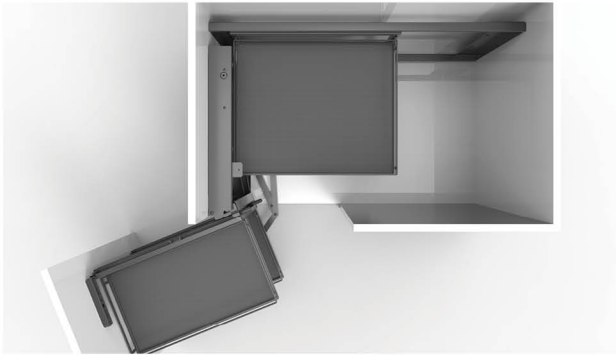

Contempo soft-closing magic corner

Product description:

- Unhanded swing out unit, easy to be mounted;
- Baskets available with grey wire, solid grey base chrome band wire;
- Frame with epoxy coated rectangular steel;
- Mounting material and fitting instruction included.
Carcase not included;
- Order quantity: 1 set;