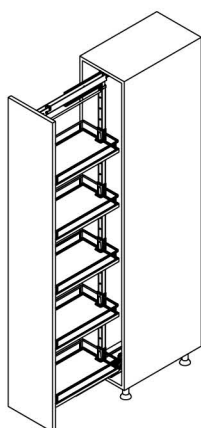

Description	Cabinet	Height	
		Width x Depth x Heigh	Item No.
Left runner	200mm	130 x 502 x 590-595mm	484.420.101
	300mm	230 x 502 x 590-595mm	484.430.101
High frame	200mm	130 x 502 x 590-595mm	484.420.201
	300mm	230 x 502 x 590-595mm	484.430.201

Description	Cabinet	Height	
		Width x Depth x Height	Item No.
For both left & right handed door	800mm	(764-864) x 500 x 530mm	414.480.000
	900mm	(864-964) x 500 x 530mm	414.490.000

BASE UNIT

MD4203

Contempo Complete-out corner kit

Description	Cabinet	Height	
		Width x Depth x Height	Item No.
For both left & righthanded door	900mm	707 x 503 x 613mm	424.490.000

Contempo soft-closing tall unit

Product description:

- Unhanded swing out unit, easy to be mounted;
- Baskets available with grey wire, solid grey base chrome band wire;
- Frame with epoxy coated rectangular steel;
- Mounting material and fitting instruction included.
Carcase not included;
- Order quantity: 1 set;

D

Description	Cabinet	Height	
		Width x Depth x Height	Item No.
4 Layers basket	150mm	100 x 490 x (1270-1570)mm	434.415.400
	200mm	145 x 490 x (1270-1570)mm	434.420.400
	300mm	245 x 490 x (1270-1570)mm	434.430.400
	400mm	345 x 490 x (1270-1570)mm	434.440.400
5 Layers basket	150mm	100 x 490 x (1570-1870)mm	434.415.500
	150mm	100 x 490 x (1770-2070)mm	434.415.501
	200mm	145 x 490 x (1570-1870)mm	434.420.500
	200mm	145 x 490 x (1770-2070)mm	434.420.501
	300mm	245 x 490 x (1570-1870)mm	434.430.500
	300mm	245 x 490 x (1770-2070)mm	434.430.501
	400mm	345 x 490 x (1570-1870)mm	434.440.500
400mm	345 x 490 x (1770-2070)mm	434.440.501	
5 Layers basket	150mm	100 x 490 x (1970-2270)mm	434.415.600
	200mm	145 x 490 x (1970-2270)mm	434.420.600
	300mm	245 x 490 x (1970-2270)mm	434.430.600
	400mm	345 x 490 x (1970-2270)mm	434.440.600