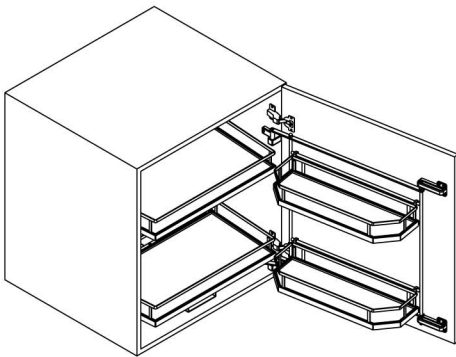

| Contempo kitchen storage

Contempo swing out basket

Product description:

- Baskets with grey band wire;
- The baskets are pulled out while opening the door;
- Baskets on the frame or door, positions are adjustable, respectively;
- Mounting material and fitting instruction included.
Carcase not included;
- Order quantity: 1 set;

Cabinet	Height	Item No.
	Width x Depth x Heigh	
450mm	410 x 500 x 585mm	474.445.200
600mm	560 x 500 x 585mm	474.460.200

D

Contempo Kitchen Storage

Contempo pull-out basket

Product description:

- Universal basket;
 - Soft-closing concealed slides;
 - Storage baskets with solid grey base grey band wire, for front fixing door;
 - Mounting material and fitting instruction included.
- Carcase not included;
- Order quantity: 1 set;

Cabinet	Height	
	Width x Depth x Height	Item No.
600mm	529 x 451 x 128mm	464.460.300
700mm	629 x 451 x 128mm	464.470.300
750mm	679 x 451 x 128mm	464.475.300
800mm	729 x 451 x 128mm	464.480.300
900mm	829 x 451 x 128mm	464.490.300

Description	Cabinet	Height	
		Width x Depth x Height	Item No.
Left runner	150mm	94.6 x 473 x 502mm	484.415.100
	200mm	141.6 x 473 x 502mm	484.420.100
High frame	150mm	94.6 x 473 x 502mm	484.415.200
	200mm	141.6 x 473 x 502mm	484.420.200